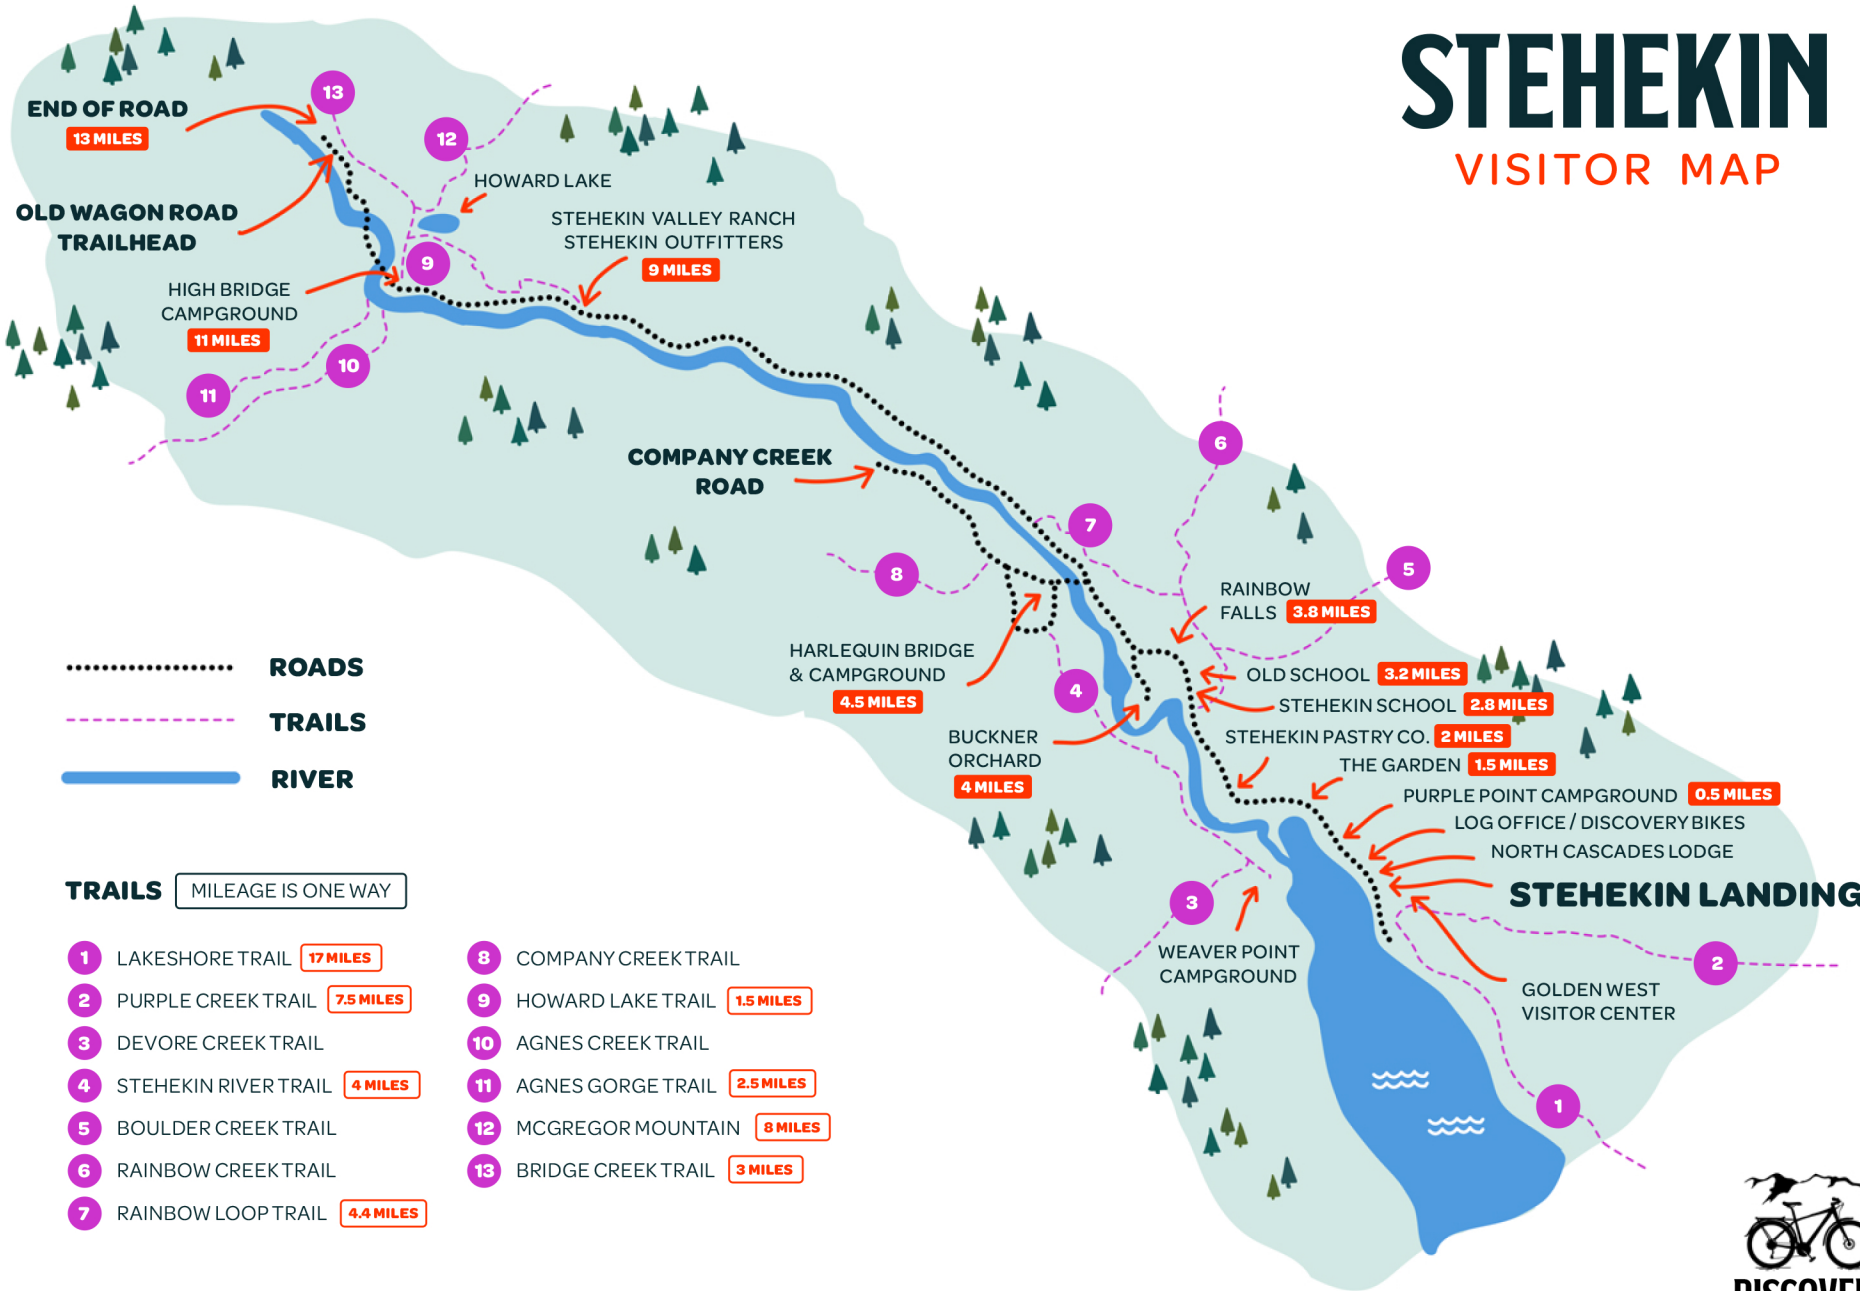

STEHEKIN

VISITOR MAP

..... **ROADS**
 - - - - - **TRAILS**
 ————— **RIVER**

TRAILS MILEAGE IS ONE WAY

- | | |
|--------------------------------|--------------------------------|
| 1 LAKESHORE TRAIL 17 MILES | 8 COMPANY CREEK TRAIL |
| 2 PURPLE CREEK TRAIL 7.5 MILES | 9 HOWARD LAKE TRAIL 1.5 MILES |
| 3 DEVORE CREEK TRAIL | 10 AGNES CREEK TRAIL |
| 4 STEHEKIN RIVER TRAIL 4 MILES | 11 AGNES GORGE TRAIL 2.5 MILES |
| 5 BOULDER CREEK TRAIL | 12 MCGREGOR MOUNTAIN 8 MILES |
| 6 RAINBOW CREEK TRAIL | 13 BRIDGE CREEK TRAIL 3 MILES |
| 7 RAINBOW LOOP TRAIL 4.4 MILES | |